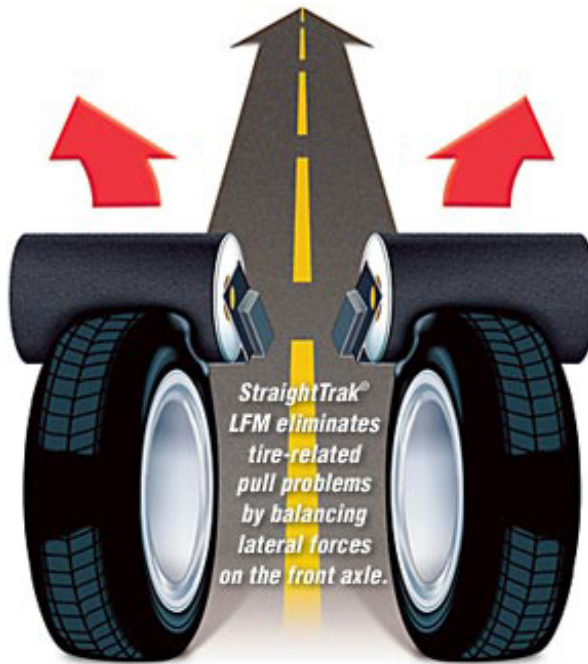

DIRECT FIT WITH PROPER HUB BORE - THERE IS A DIFFERENCE!

(NO TIRE PRESSURE SENSORS)

BUY IT HERE, WARRANTY IT HERE! NO NONSENSE WARRANTY

[READ BELOW:](#)

FOR A LIMITED TIME [HUNTER ROADFORCE & STRAIGHTTRAK®](#)

IS INCLUDED WITH THIS PACKAGE AT NO CHARGE:

HUNTER ROADFORCE BALANCING:

(includes Road Tests, Road Roller, Perfection, Non-Uniformity, New Car Ride. Wheel Balance, Tire Road Force, Rim Eccentricity Measurement, Tire Pull Lateral, Force Measurement)

&

StraightTrak®

<http://www.hunter.com/videos/index2.cfm?v=17&cat=3>

A \$90 VALUE

INCLUDES INSTALLATION & BALANCE OF TIRES ON THE RIMS, \$35 IF YOU WOULD LIKE US TO MOUNT THIS PACKAGE ON YOUR VEHICLE

PLEASE NOTE: ONTARIO HAS IMPLEMENTED A \$5.69 PER TIRE ENVIRO FEE, WHICH IS HST TAXABLE, THIS WILL BE ADDED AT THE SHOP WHEN YOU PICKUP YOUR PACKAGE, IT WILL NOT SHOW ON THE ONLINE INVOICE