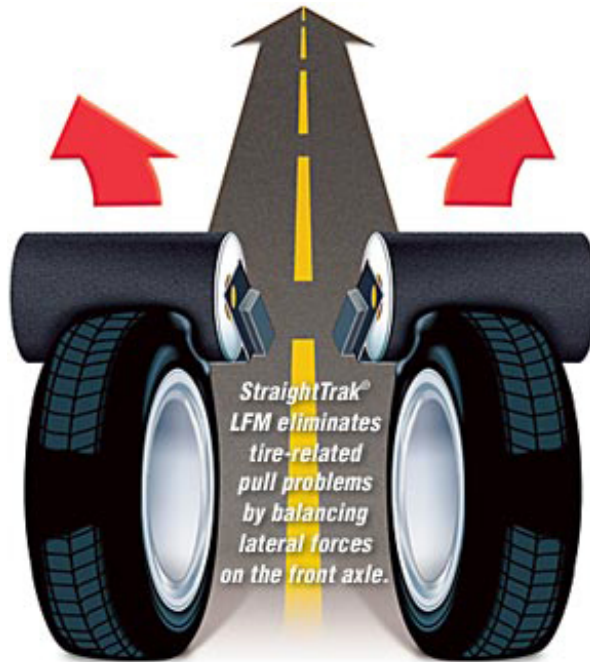

[READ BELOW:](#)

[FOR A LIMITED TIME HUNTER ROADFORCE & STRAIGHTTRAK®](#)

***Our technicians take the extra time to complete this entire process. Very few shops in Ottawa have this balancer and even fewer are willing to spend the time to do this process.

We run two shifts, from 6:30 am to 1 am to get all this work done***

=====

HUNTER ROADFORCE BALANCING INCLUDED

NOT YOUR NORMAL BALANCING: TAKE A LOOK AT VIDEO:

<https://www.youtube.com/watch?v=cUQkBLYbUk>

(Includes Road Tests, Road Roller, Perfection, Non-Uniformity, New Car Ride.
Wheel Balance, Tire Road Force, Rim Eccentricity Measurement, Tire Pull Lateral,
Force Measurement)

StraightTrak®

<https://www.youtube.com/watch?v=9uqBWhLZbic>