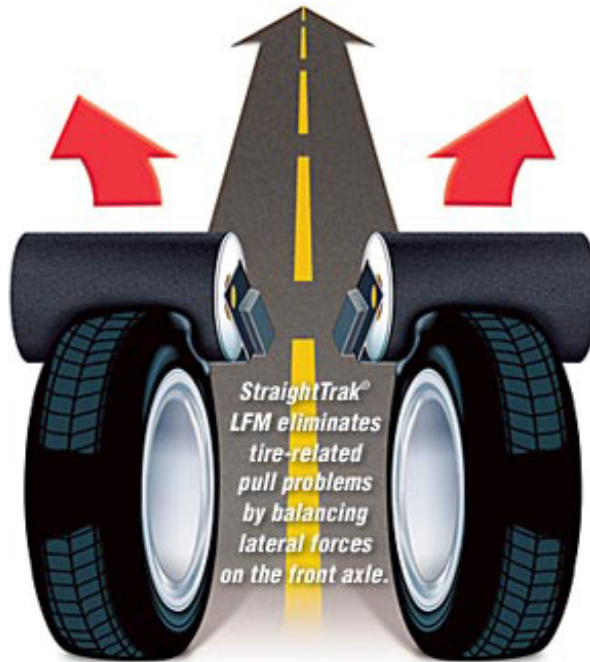

## **HUNTER ROADFORCE BALANCING INCLUDED**

**NOT YOUR NORMAL BALANCING: TAKE A LOOK AT VIDEO:**

<https://www.youtube.com/watch?v=cUQkBLYbUk>

(includes Road Tests, Road Roller, Perfection, Non-Uniformity, New Car Ride.  
Wheel Balance, Tire Road Force, Rim Eccentricity Measurement, Tire Pull Lateral,  
Force Measurement)

# **StraightTrak®**

<https://www.youtube.com/watch?v=9uqBWhLZbic>

**A \$160 VALUE**

=====

**BUY IT HERE, WARRANTY IT HERE! NO NONSENSE WARRANTY**

INCLUDES INSTALLATION & BALANCE OF TIRES ON THE RIMS, \$35 IF YOU WOULD LIKE US TO MOUNT THIS PACKAGE ON YOUR VEHICLE  
(\$35 FEE INCLUDES: REMOVING OLD TIRES/RIMS AND PUTTING IN NEW CLEAN STORAGE BAGS, INSTALLING THE NEW WINTER TIRES AND RIMS ONTO YOUR VEHICLE, USING PROPER TORQUE WRENCH TO TIGHTEN ALL BOLTS TO FACTORY SPECS)