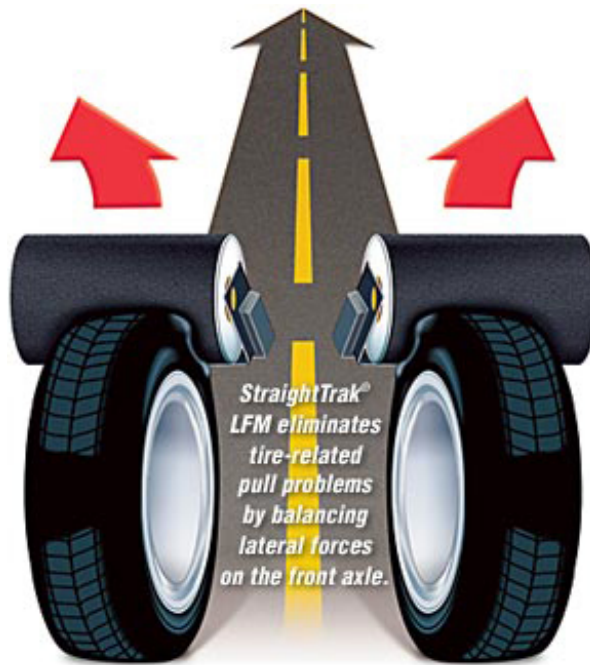

<https://www.youtube.com/watch?v=9uqBWhLZbic>

A $160 VALUE

=====

BUY IT HERE, WARRANTY IT HERE! NO NONSENSE WARRANTY

INSTALLATION & BALANCE = $59 FOR ALL FOUR