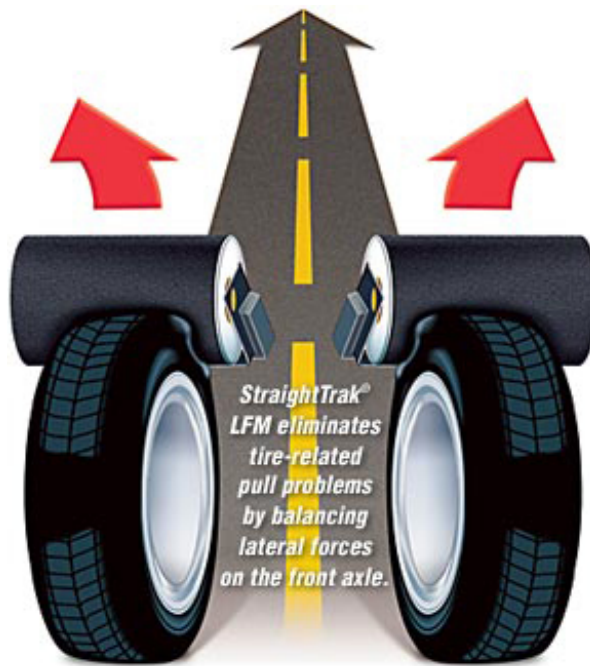

StraightTrak®

<https://www.youtube.com/watch?v=9uqBWhLZbic>

A $160 VALUE

=====

BUY IT HERE, WARRANTY IT HERE!

NO NONSENSE WARRANTY

INSTALLATION & BALANCE = $79 FOR ALL FOUR