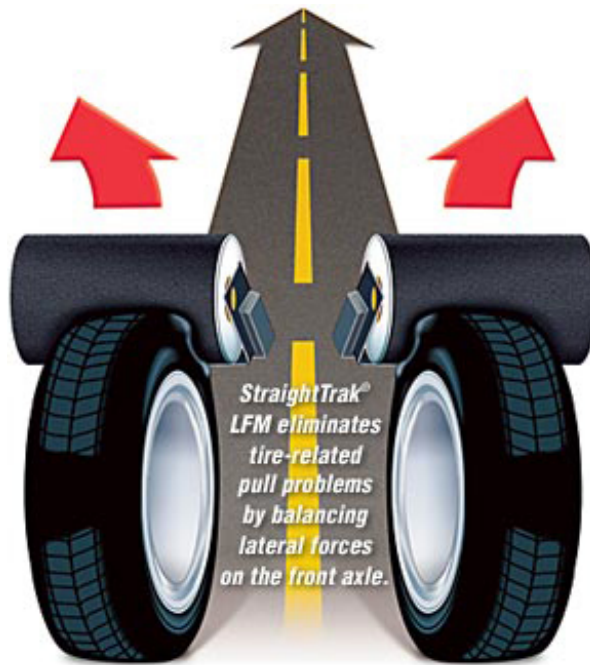

<https://www.youtube.com/watch?v=9uqBWhLZbic>

A $160 VALUE

=====

BUY IT HERE, WARRANTY IT HERE!

NO NONSENSE WARRANTY

INSTALLATION & BALANCE = $79 FOR ALL FOUR