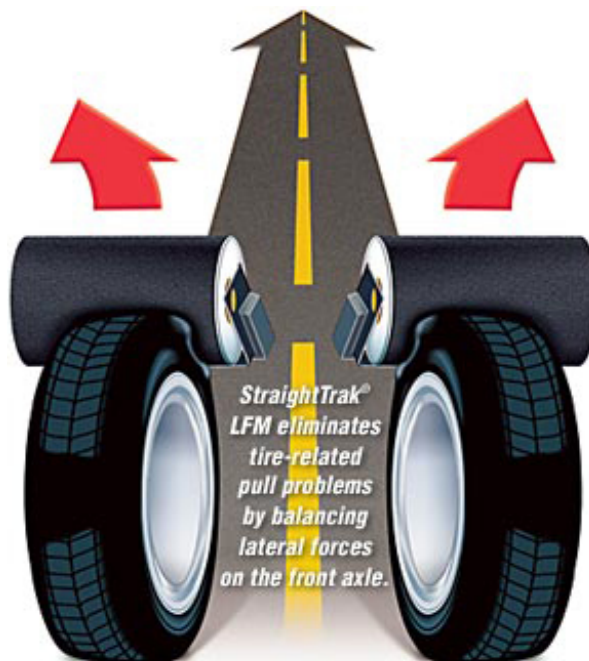

StraightTrak®

<https://www.youtube.com/watch?v=9uqBWhLZbic>

A $160 VALUE

BUY IT HERE, WARRANTY IT HERE!

NO NONSENSE WARRANTY

INSTALLATION & BALANCE = $89 FOR ALL FOUR