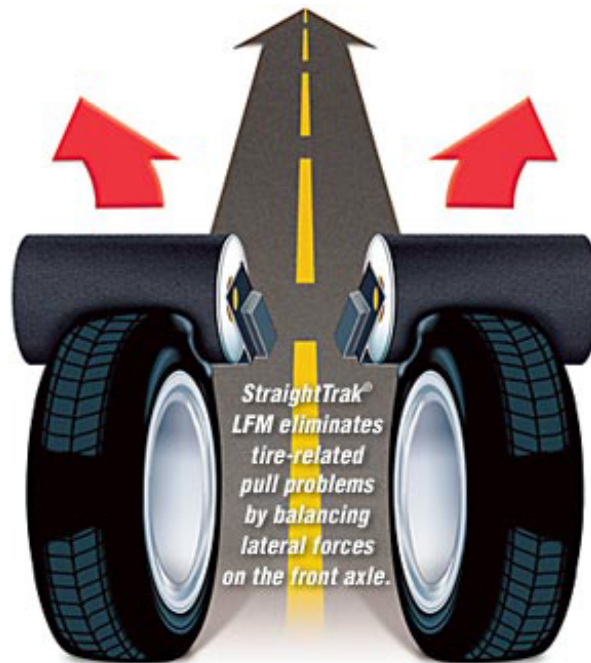

<https://www.youtube.com/watch?v=9uqBWhLZbic>

A $160 VALUE

=====

BUY IT HERE, WARRANTY IT HERE! NO NONSENSE WARRANTY

INSTALLATION & BALANCE = $69 FOR ALL FOUR