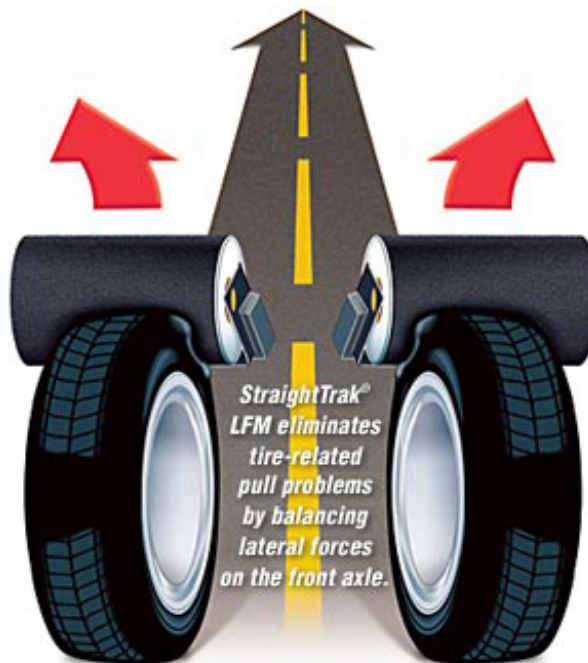

<https://www.youtube.com/watch?v=9uqBWhLZbic>

A $160 VALUE

BUY IT HERE, WARRANTY IT HERE! NO NONSENSE WARRANTY

INSTALL & BALANCE = $69 ALL FOUR

**TPMS SENSORS (OPTIONAL)
(GENUINE GM AVAILABLE FOR $39 EACH)**