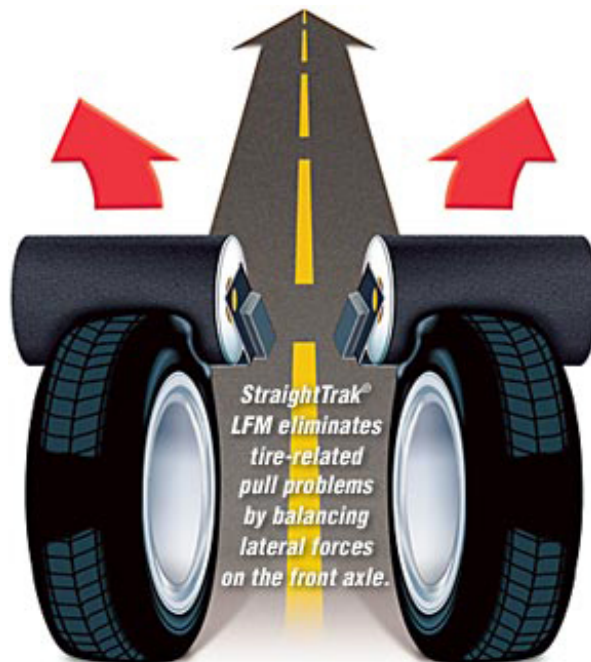

READ BELOW:

FOR A LIMITED TIME HUNTER ROADFORCE & STRAIGHTTRAK®

*****Our technicians take the extra time to complete this entire process. Very few shops in Ottawa have this balancer and even fewer are willing to spend the time to do this process.**

We run two shifts, from 6:30 am to 1 am to get all this work done***

=====

HUNTER ROADFORCE BALANCING INCLUDED

NOT YOUR NORMAL BALANCING: TAKE A LOOK AT VIDEO:

<https://www.youtube.com/watch?v=cUQkBLyBUk>

(includes Road Tests, Road Roller, Perfection, Non-Uniformity, New Car Ride. Wheel Balance, Tire Road Force, Rim Eccentricity Measurement, Tire Pull Lateral, Force Measurement)

StraightTrak®

<https://www.youtube.com/watch?v=9uqBWhLZbic>