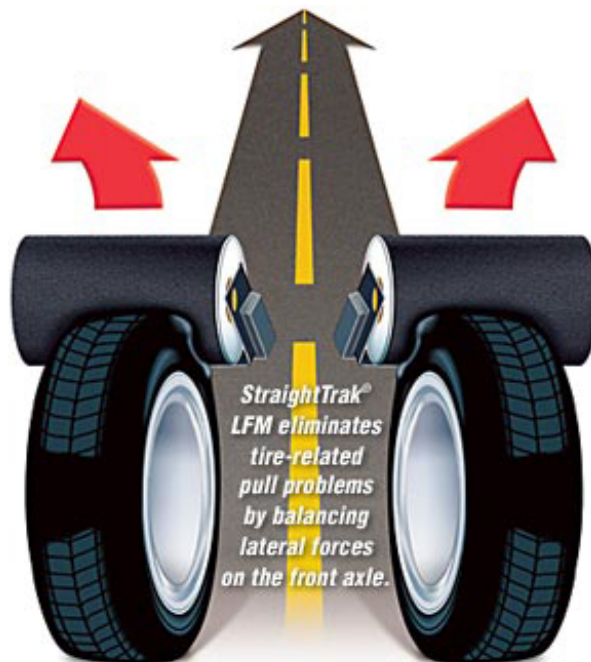

(Studless Ice & Snow)

INSTALLED, MOUNTED & HUNTER ROADFORCE BALANCED ON

READ BELOW:

FOR A LIMITED TIME HUNTER ROADFORCE & STRAIGHTTRAK®

***Our technicians take the extra time to complete this entire process. Very few shops in Ottawa have this balancer and even fewer are willing to spend the time to do this process.

We run two shifts, from 6:30 am to 1 am to get all this work done***

=====

HUNTER ROADFORCE BALANCING INCLUDED

NOT YOUR NORMAL BALANCING: TAKE A LOOK AT VIDEO:

<https://www.youtube.com/watch?v=cUQkBLyUk>

(includes Road Tests, Road Roller, Perfection, Non-Uniformity, New Car Ride. Wheel Balance, Tire Road Force, Rim Eccentricity Measurement, Tire Pull Lateral, Force Measurement)

StraightTrak®

<https://www.youtube.com/watch?v=9uqBWhLZbic>

A \$160 VALUE

=====

**BUY IT HERE, WARRANTY IT HERE!
NO NONSENSE WARRANTY**

INCLUDES INSTALLATION & BALANCE OF TIRES ON THE RIMS, \$35 IF YOU WOULD LIKE US TO MOUNT THIS PACKAGE ON YOUR VEHICLE