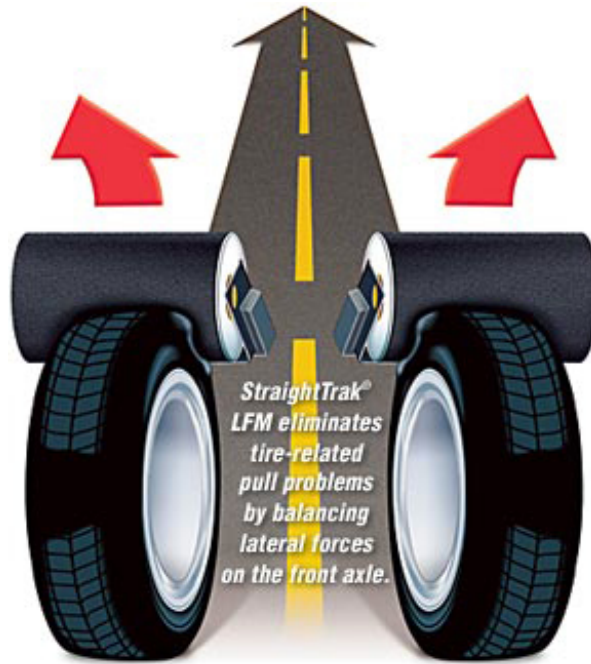

[READ BELOW:](#)

[FOR A LIMITED TIME HUNTER ROADFORCE & STRAIGHTTRAK®](#)

***Our technicians take the extra time to complete this entire process. Very few shops in Ottawa have this balancer and even fewer are willing to spend the time to do this process.

We run two shifts, from 6:30 am to 1 am to get all this work done***

=====

HUNTER ROADFORCE BALANCING INCLUDED

NOT YOUR NORMAL BALANCING: TAKE A LOOK AT VIDEO:

<https://www.youtube.com/watch?v=cUQkBLyBuk>

(includes Road Tests, Road Roller, Perfection, Non-Uniformity, New Car Ride.
Wheel Balance, Tire Road Force, Rim Eccentricity Measurement, Tire Pull Lateral,
Force Measurement)

StraightTrak®

<https://www.youtube.com/watch?v=9uqBWhLZbic>