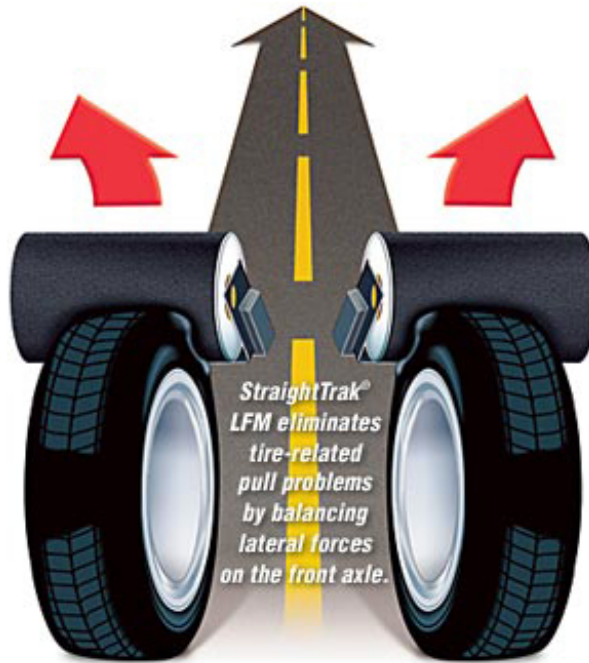

Wheel Balance, Tire Road Force, Rim Eccentricity Measurement, Tire Pull Lateral,
Force Measurement)

StraightTrak®

<https://www.youtube.com/watch?v=9uqBWhLZbic>

A $160 VALUE

=====

BUY IT HERE, WARRANTY IT HERE! NO NONSENSE WARRANTY

INCLUDES INSTALLATION & BALANCE OF TIRES ON THE RIMS, $35 IF YOU WOULD LIKE US TO MOUNT THIS PACKAGE ON YOUR VEHICLE
($35 FEE INCLUDES: REMOVING OLD TIRES/RIMS AND PUTTING IN NEW CLEAN STORAGE BAGS, INSTALLING THE NEW WINTER TIRES AND
RIMS ONTO YOUR VEHICLE, USING PROPER TORQUE WRENCH TO TIGHTEN ALL BOLTS TO FACTORY SPECS)