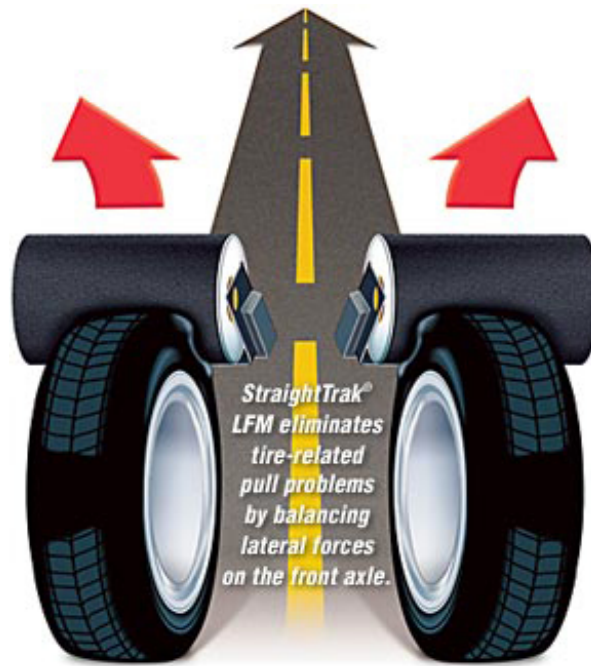

BALANCED ON NEW ALLOY WHEELS

[READ BELOW:](#)

FOR A LIMITED TIME [HUNTER ROADFORCE & STRAIGHTTRAK®](#)

***Our technicians take the extra time to complete this entire process. Very few shops in Ottawa have this balancer and even fewer are willing to spend the time to do this process.

We run two shifts, from 6:30 am to 1 am to get all this work done***

=====

HUNTER ROADFORCE BALANCING INCLUDED

NOT YOUR NORMAL BALANCING: TAKE A LOOK AT VIDEO:

<https://www.youtube.com/watch?v=cUQkBLYbUk>

(includes Road Tests, Road Roller, Perfection, Non-Uniformity, New Car Ride.
Wheel Balance, Tire Road Force, Rim Eccentricity Measurement, Tire Pull Lateral,
Force Measurement)

StraightTrak®

<https://www.youtube.com/watch?v=9uqBWhLZbic>