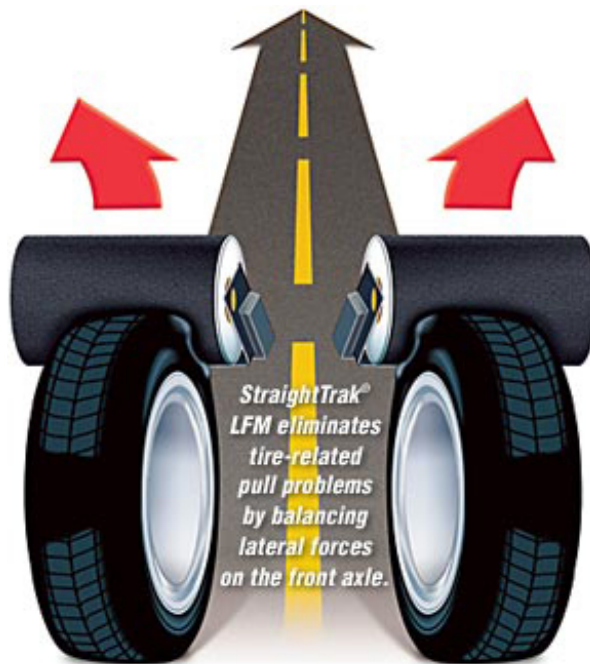

(COMES WITH BMW CENTRE CAPS AT NO EXTRA CHARGE)

OR

READ BELOW:

FOR A LIMITED TIME HUNTER ROADFORCE & STRAIGHTTRAK®

***Our technicians take the extra time to complete this entire process.

Very few shops in Ottawa have this balancer and even fewer are willing to spend the time to do this process.

We run two shifts, from 6:30 am to 1 am to get all this work done***

=====

HUNTER ROADFORCE BALANCING INCLUDED

NOT YOUR NORMAL BALANCING: TAKE A LOOK AT VIDEO:

<https://www.youtube.com/watch?v=cUQkBLyBUk>

(includes Road Tests, Road Roller, Perfection, Non-Uniformity, New Car Ride.
Wheel Balance, Tire Road Force, Rim Eccentricity Measurement, Tire Pull Lateral,
Force Measurement)

StraightTrak®

<https://www.youtube.com/watch?v=9uqBWhLZbic>